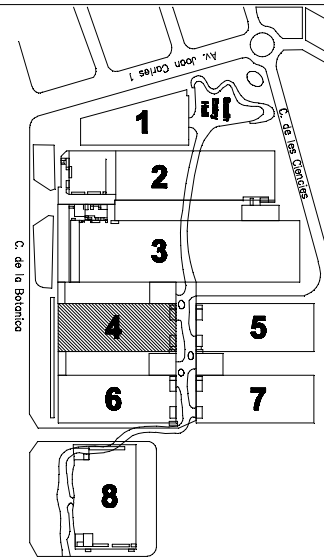

HALL 4

ITMA 2011
22 - 29 September 2011
Fira de Barcelona Gran Via
Barcelona, Spain

Accurate as at 23 Nov 2010
Note:
1. Subject to change without prior notice
2. Drawing not to scale

Print Scale: A1,1:400/A3,1:800

LEGEND

	EQUIPPED FIRE HOSE CABINET
	EXTINGUISHER
	EXPOSITOR SERVICES CHEST
	NON OPERATIVE CHEST
	EXISTING STRUCTURAL COLUMN

Location Plan